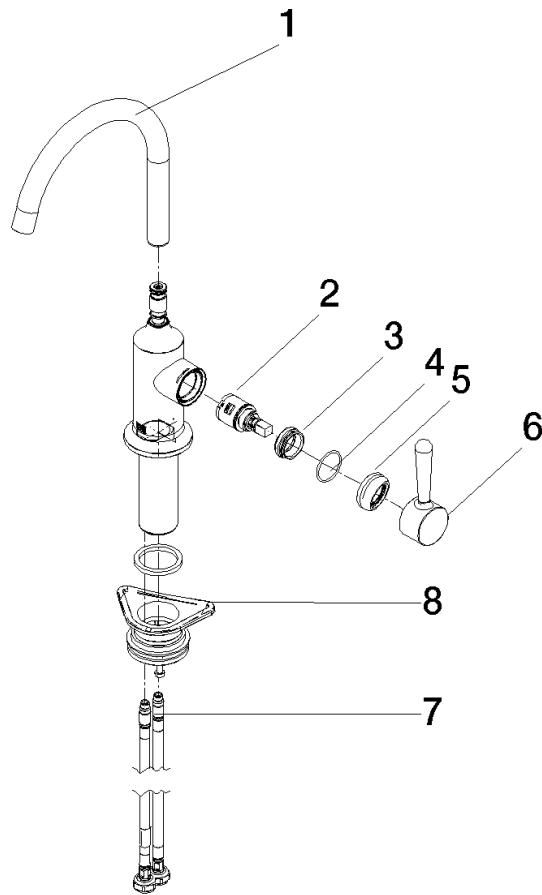

VAIA BAR TAP Single-lever mixer - Chrome

VAIA

33 805 809

- 167mm projection
- pivotable spout 360°
- air-enriched flow
- max. flow 7 l/min at 3 bar flow pressure
- lead-free
- This product can help a building meet the requirements of Green Building Rating Systems, e.g. LEED®, BREEAM®, DGNB

Recommended miscellaneous

VAIA Dispenser with rosette - Chrome 82 434 809-00

33 805 809

Flow rate chart

Certificates

LGA_29299.

33 805 809

Spare parts list

No.	Item Number	Name	Quantity used	Delivery time
1	90 28 22 311 02-00	spout	1	10
2	90 15 05 042 00 90	cartridge	1	2
3	09 24 04 266 90	nut	1	2
4	09 14 10 091 90	seal	1	2
5	90 28 30 052 00-00	cover	1	10
6	90 20 80 050 00-00	handle	1	10
7	04 30 04 100 00 90	hose	2	2
8	04 23 10 044 08 90	fixing set	1	2