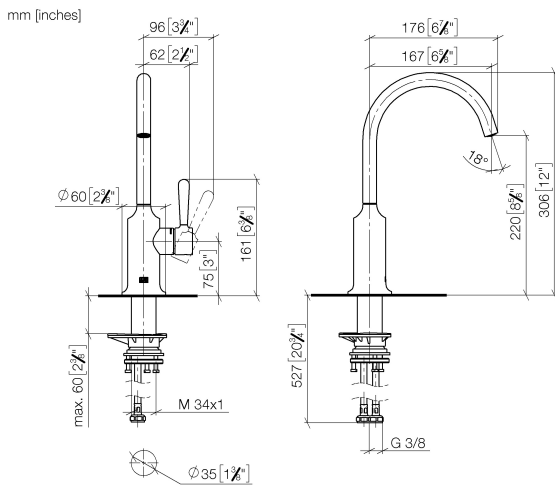

VAIA BAR TAP Single-lever mixer - Chrome

VAIA

33 805 809

- 167mm projection
- pivotable spout 360°
- air-enriched flow
- max. flow 7 l/min at 3 bar flow pressure
- lead-free
- This product can help a building meet the requirements of Green Building Rating Systems, e.g. LEED®, BREEAM®, DGNB

Recommended miscellaneous

VAIA Dispenser with rosette - Chrome 82 434 809-00

33 805 809

Flow rate chart

Certificates

LGA_29299.

33 805 809

Spare parts list

No.	Item Number	Name	Quantity used	Delivery time
1	90 28 22 311 02-00	spout	1	10
2	90 15 05 042 00 90	cartridge	1	2
3	09 24 04 266 90	nut	1	2
4	09 14 10 091 90	seal	1	2
5	90 28 30 052 00-00	cover	1	10
6	90 20 80 050 00-00	handle	1	10
7	04 30 04 100 00 90	hose	2	2
8	04 23 10 044 08 90	fixing set	1	2